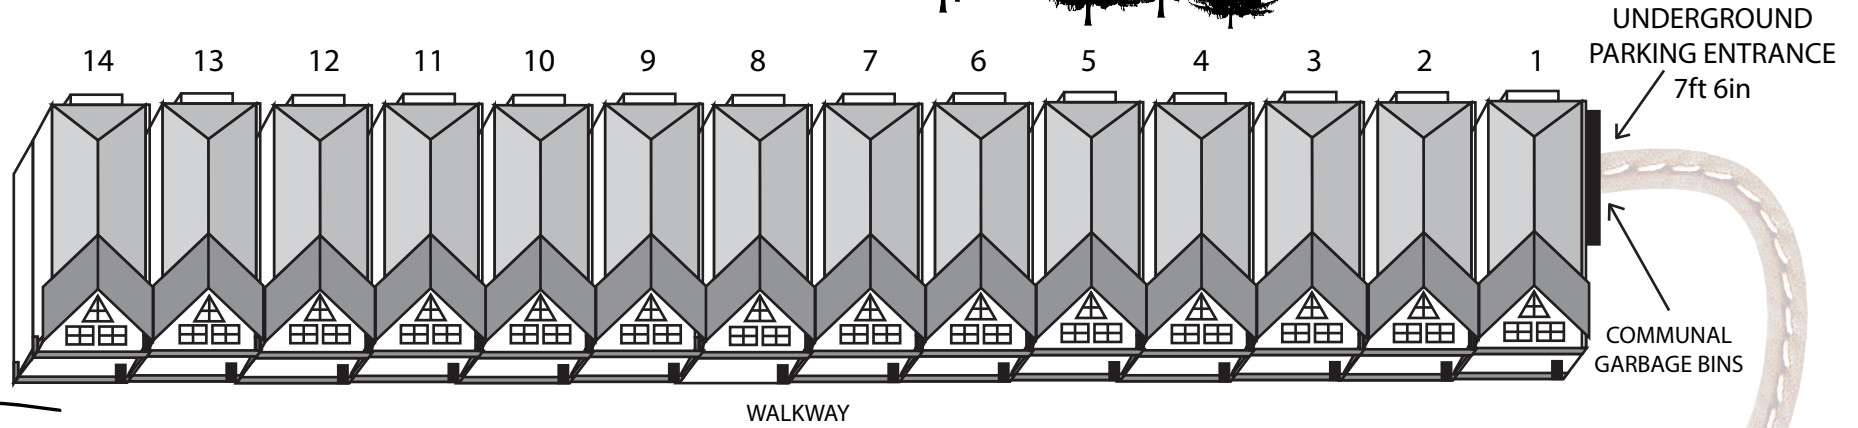

BLACK BEAR LODGE

220 KETTLE VIEW ROAD

*BUILDING QUIET TIMES - 11PM TO 7AM

SKI TO / FROM

- FOLLOW THE WALKWAY
TO PERFECTION RUN (BLUE)

TURNING
CIRCLE

KETTLE VIEW ROAD

*PARKING IS UNDERGROUND, WITH ONE SPACE ALLOCATED PER UNIT